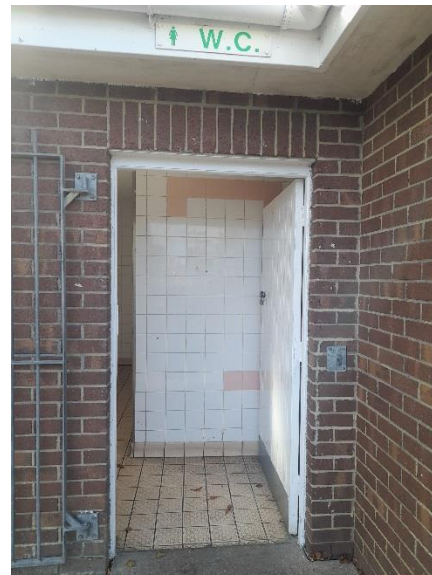

### Toilets

Gents and Ladies facilities:

There is well contrasting signage affixed above the entrance doors.

The entrance doors achieve a clear width of 900mm.

Cubicles are fitted with ergonomic lever controls.  
Standard cubicles are fitted with WC pans with a push flush, sanitary bins and toilet roll dispensers.  
Wallgate hand wash dryers located in the communal areas are fitted with push button controls.