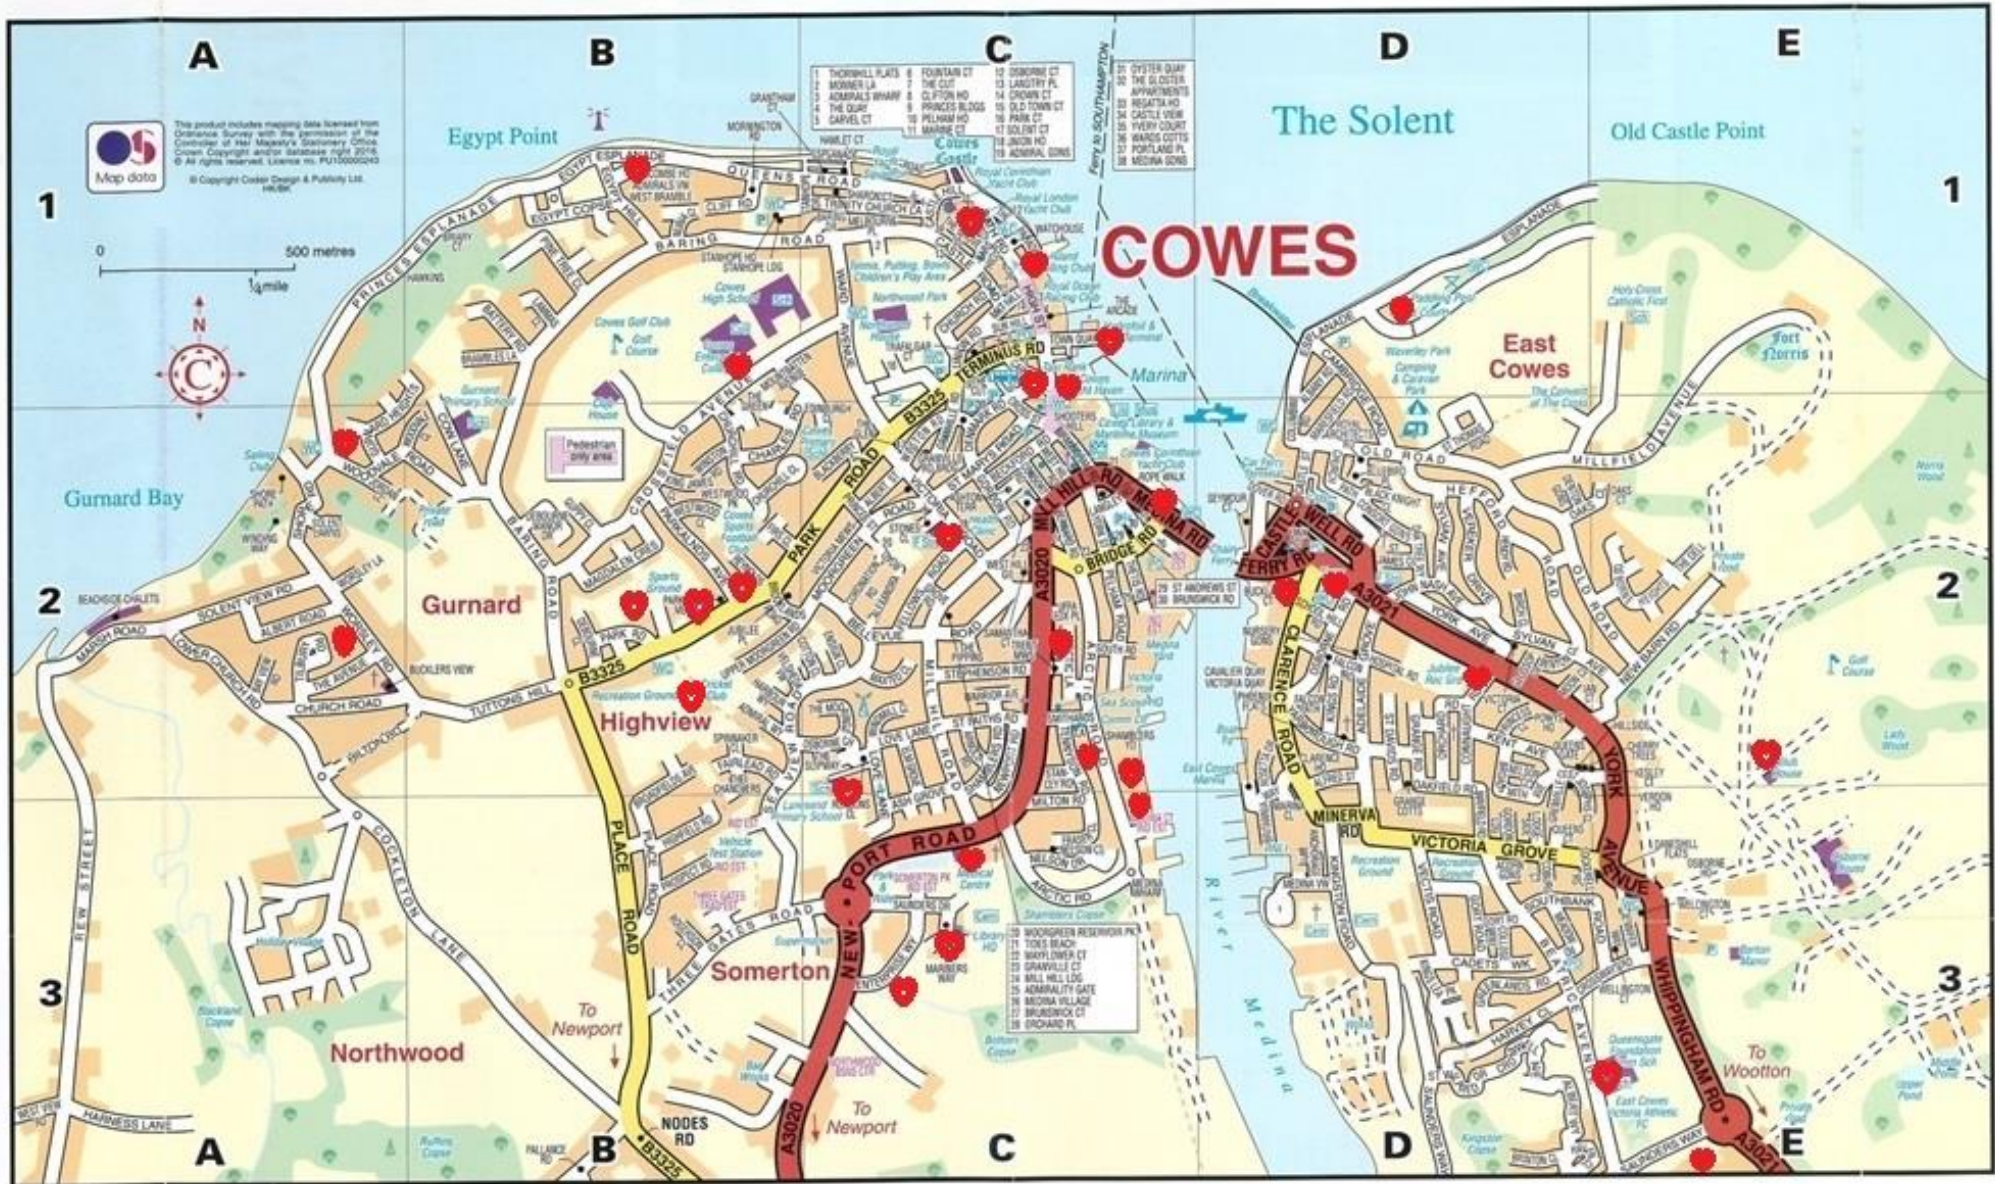

# COMMUNITY DEFIBRILLATOR SCHEME

**Defibrillator Locations:** (shown by a  on the map)

Amey House Dental Practice, 4 Terminus Road, Cowes (grid reference C1)  
Bodywise Ltd, Unit 8 Enterprise Way, Somerton (grid reference C3)  
Cherry Blossoms Care Home, Arctic Road, Cowes (grid reference C2)  
Cherry Trees Care Home, 149 Park Road, Cowes (grid reference B2)  
Cowes Enterprise College, Crossfield Avenue, Cowes (grid reference B1)  
Cowes Fire Station/Police Station, Victoria Road, Cowes (grid reference C2)  
Cowes Medical Centre, 200 Newport Road, Cowes (grid reference C3)  
Cowes Yacht Haven, Vectis Yard, High Street, Cowes (grid reference C1)  
East Cowes Town Hall, York Avenue, East Cowes (grid reference D2)  
GKN, Ferry Road, East Cowes (grid reference D2)  
GKN, Saunders Way, East Cowes (grid reference E3)  
Gurnard Press, 31 Worsley Road, Gurnard (grid reference A2)  
Island Sailing Club, High Street, Cowes (grid reference C1)  
Isle of Wight Community Club, Park Road, Cowes (grid reference B2)  
Kynance Residential Home, 97 York Avenue, East Cowes (grid reference D2)  
Lanesend Primary School, Love Lane, Cowes (grid reference C2)  
Medina Wharf, PD Port Services, Arctic Road, Cowes (grid reference C3)  
New Holmwood Hotel, 65 Queens Road, Egypt Point, Cowes (grid reference E2)  
Northwood Cricket Club, Park Road, Northwood, Cowes (grid reference B2)  
Osborne Golf Club, Osborne House Estate, East Cowes (grid reference E2)  
Park Road Dental Practice, 169 Park Road, Cowes (grid reference B2)  
Queensgate Foundation Primary School, Beatrice Avenue, East Cowes (grid reference E3)  
Red Funnel, Red Jet Terminal, High Street, Cowes (grid reference C1)  
Royal London Yacht Club, The Parade, Cowes (grid reference C1)  
Shepards Wharf, Medina Road, Cowes (grid reference C2)  
Shoreside Café, Esplanade, East Cowes (grid reference D1)  
Strainstall, Mariners Way, Cowes (grid reference C3)  
The Woodvale, 1 Prince's Esplanade, Gurnard (grid reference A2)  
Trent House Residential Home, 42 Newport Road, Cowes (grid reference C2)  
UKSA, Arctic Road, Cowes (grid reference C2)